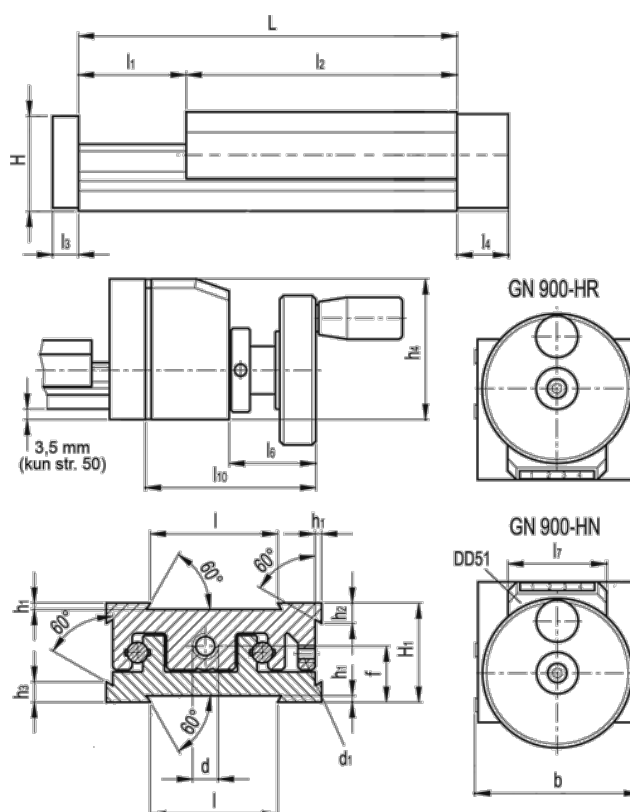

# Data Sheet

Article number: 20780012

Description: Adjustable slide unit  
GN 900-50-145-75-HR-1

## Measures

b = 50	h3 = 7.0	l7 = 33
d = M6x1	h4 = 47	l10 = 57
d1 = M4	l = 30	
f = 13.0	L - l1 = 145-75	
H = 23.0	l2 = 70	
h1 = 1.5	l3 = 6	
H1 = 23	l4 = 12	
h2 = 4.5	l6 = 22	